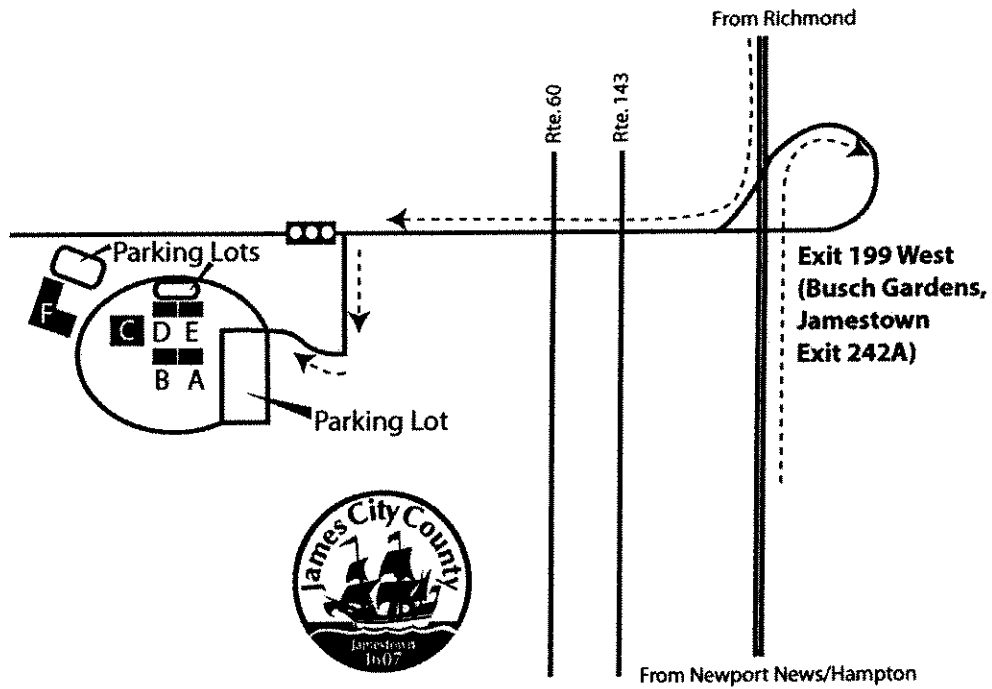

DIRECTIONS TO JAMES CITY COUNTY

GOVERNMENT CENTER

Take I-64 to Rt. 199 West (Jamestown Exit 242A). Turn left at 1st stoplight onto Mounts Bay Road (Entrance to Kingsmill). Make 1st right to enter the County Government Complex. Bear right at the top of the hill. Building F is on the right toward the rear of the complex.